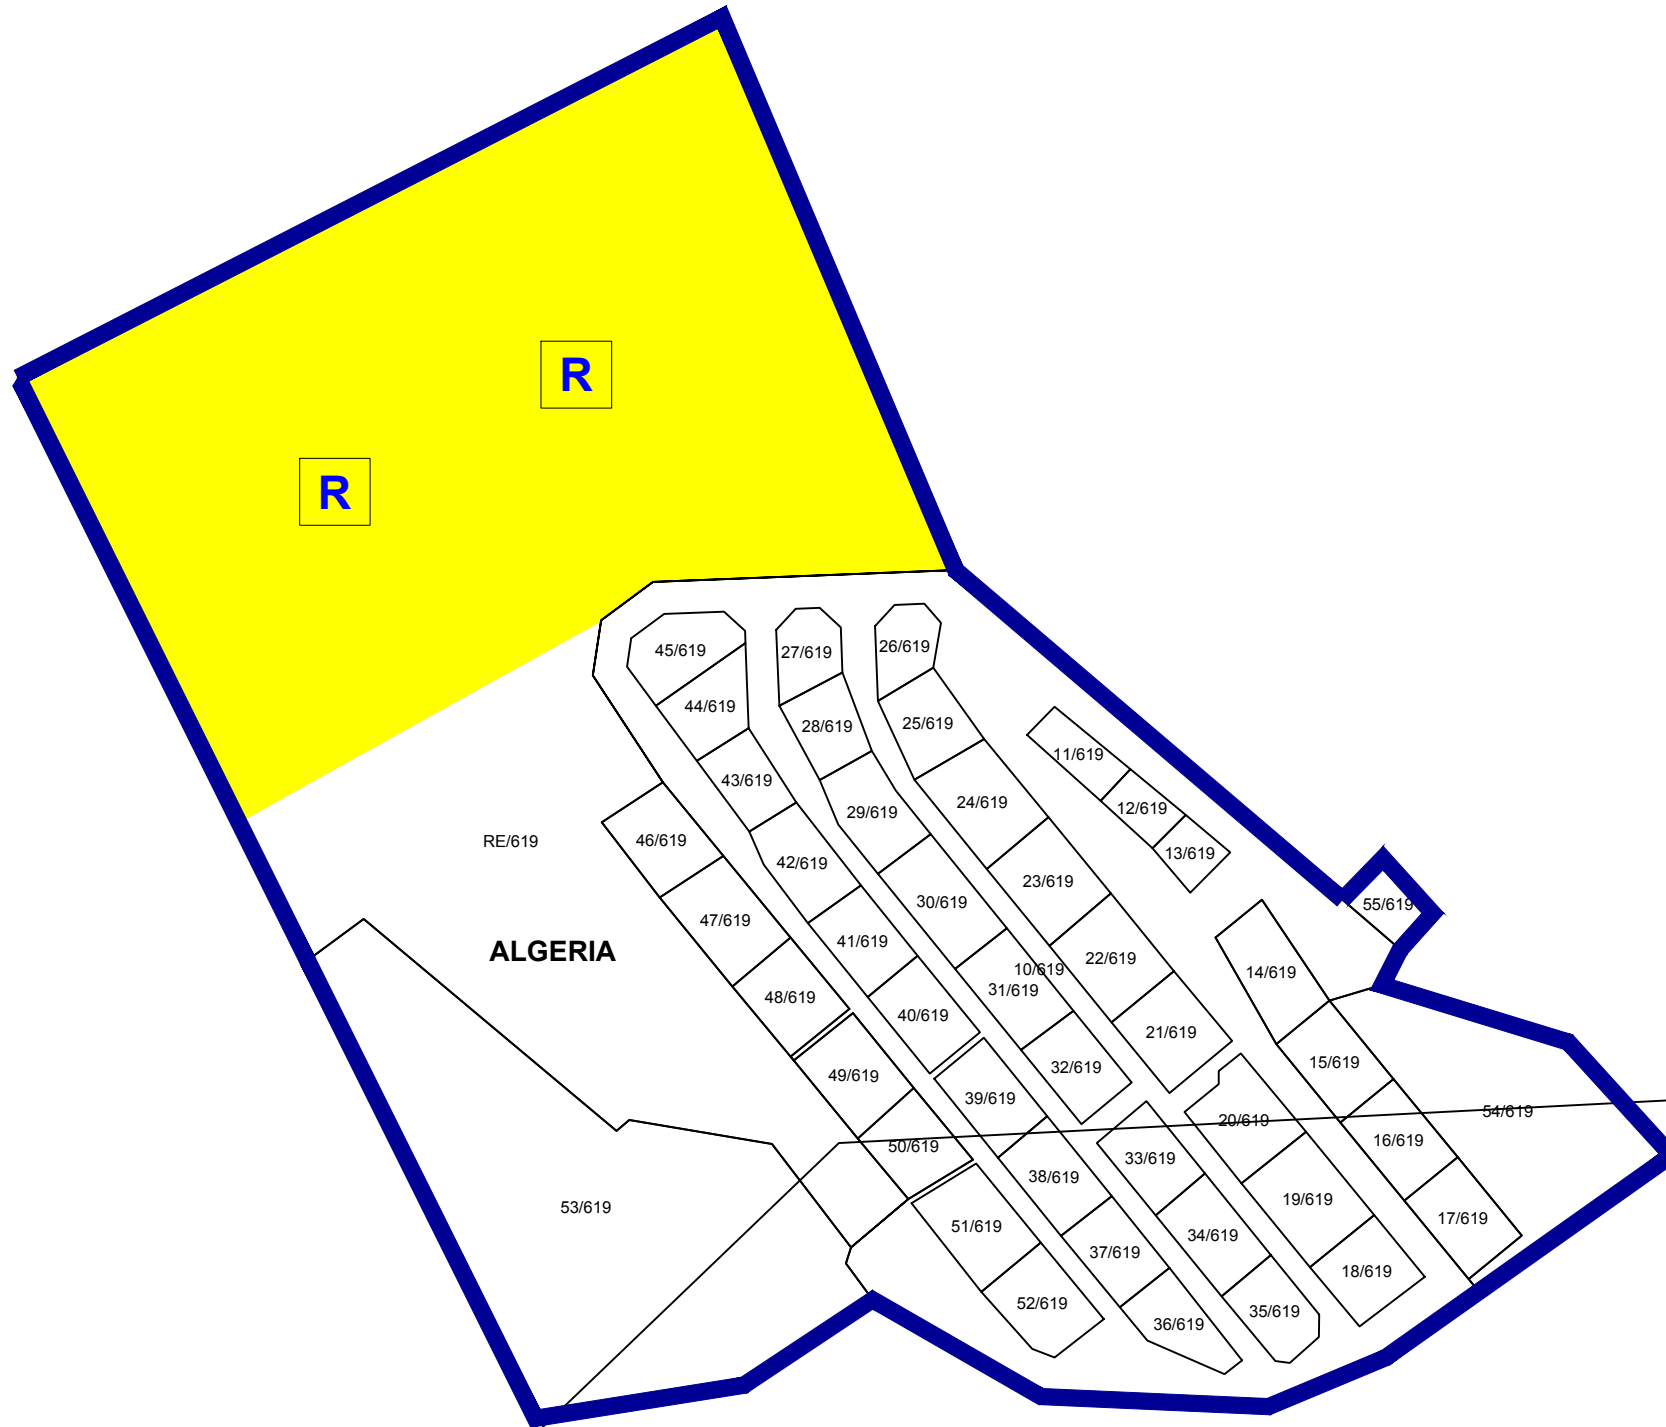

LEGEND

URBAN EDGE

RESIDENTIAL INFILL

PROJECT:

CEDERBERG

SPATIAL DEVELOPMENT FRAMEWORK

CLIENT:

**CEDERBERG
MUNICIPALITY**

ALGERIA

**SPATIAL DEVELOPMENT
LAND USE PROPOSALS**

PREPARED BY:

C.K. RUMBOLL & PARTNERS
TOWN & REGIONAL PLANNERS
16 RAINIER STREET, MALMESBURY

AREA:

CEDERBERG

DATE:

NOVEMBER 2017

RE/619

619